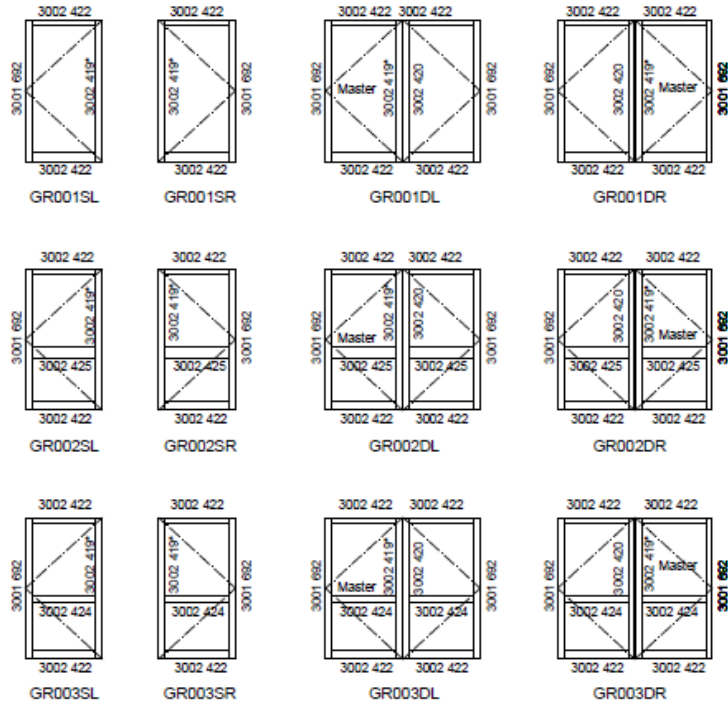

Profile configurations - Round finger guard (3002 422 head rail).

Profile configurations - Flat finger guard (3002 422 head rail).